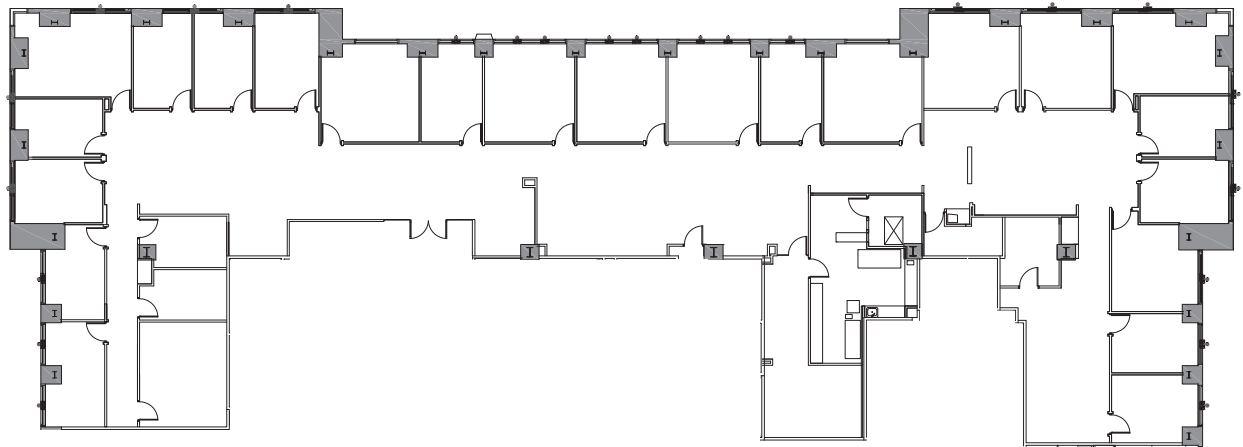

SUITE 5200

BUILDING

227 W. MONROE

FLOOR

52

RSF

11,879

GET IN TOUCH

Carey Spignese

312.669.8105

CSpignes@TishmanSpeyer.com

Ellen May

312.669.8133

EMay@TishmanSpeyer.com

TISHMAN SPEYER

KEY PLAN