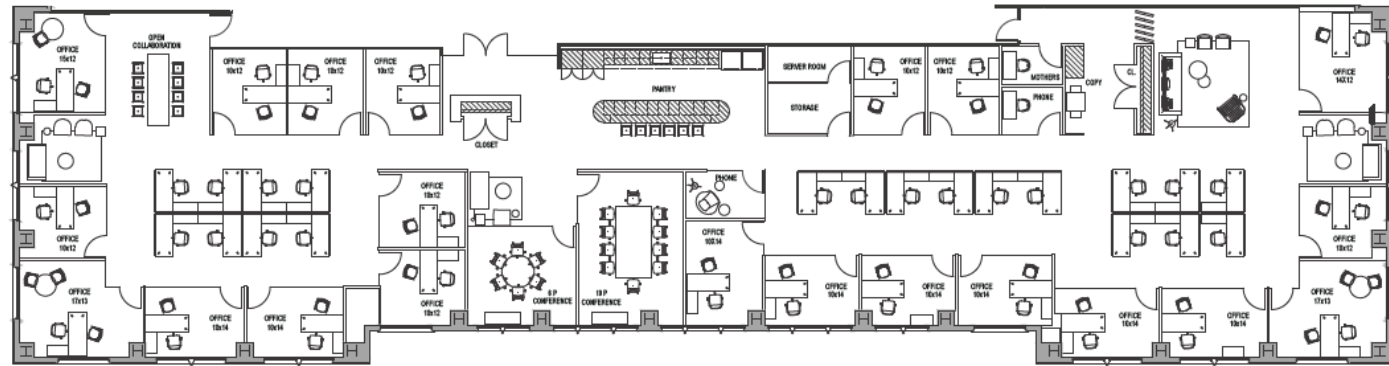

SUITE 2000

BUILDING
222 W ADAMS

FLOOR
20

RSF
10,466

GET IN TOUCH

Ellen May

312.669.8133

EMay@TishmanSpeyer.com

Carey Spignese

312.669.8105

CSpignes@TishmanSpeyer.com

TISHMAN SPEYER

SUITE 2000 10,466 RSF

WORKSTATION (6X6)	20
OFFICE	21
MEDIUM CONFERENCE	1
LARGE CONFERENCE	1
OPEN COLLABORATION	4
PANTRY	1
MOTHERS ROOM	1
PHONE	2
COPY	1
SERVER	1
CLOSET	2
STORAGE	1

KEY PLAN

AMENITY BROCHURE

AMENITY VIDEO